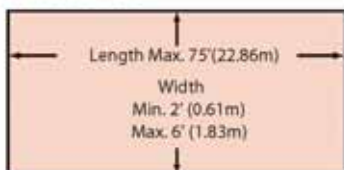

Custom Sizes